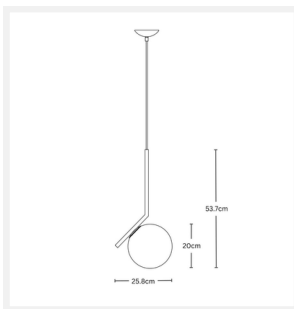

PRODUCT DETAILS

- Type: Pendant Light
- Material: Metal, Glass
- Colour: Brass, White Opal

DIMENSIONS

- Overall Fixture Size (Small): Width 258mm x Height 537mm
- Overall Fixture Size (Large): Width 369mm x Height 662mm
- Available in the Following Shade Sizes:
 - Small: Diameter 200mm
 - Large: Diameter 300mm
- Canopy Size: Diameter 120mm
- Suspension: 1500mm Black Cord

LAMPING INFORMATION

- Voltage Input: 240V
- Max. Wattage: 40W
- Light Source: E14 (Small Edison Screw)
- Bulb Included: No
- Number of Bulb Sockets: 1

ADDITIONAL INFORMATION

- Height Adjustable: Yes
- Ingress Protection (IP Rating): IP20
- Approvals: SAA
- Product Warranty: 12 Months
- Installation by a licensed electrician is required