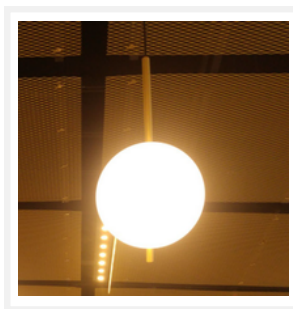

www.zestlighting.com.au