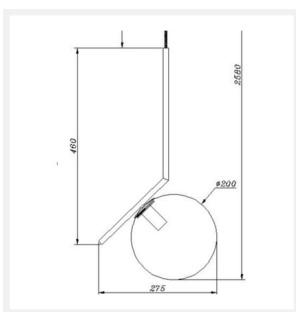

www.zestlighting.com.au