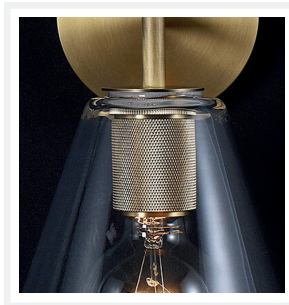

# ZEST LIGHTING

Turned On

## MISTY

Funnel Shade Clear Glass Brass Wall Light

### PRODUCT DETAILS

- Type: Wall Light
- Room List / Usage: Bedroom, Foyer, Office (Indoor)
- Material: Brass, Glass
- Colour: Brass, Clear
- Collection: Misty
- Shade Shape: Funnel

### DIMENSIONS

- Overall Width: 170mm
- Overall Height: 250mm
- Backplate Diameter: 115mm
- Backplate Projection / Depth: 20mm