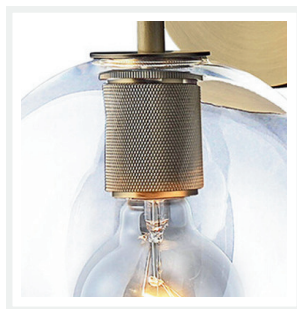

www.zestlighting.com.au