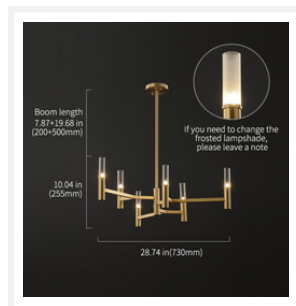

www.zestlighting.com.au