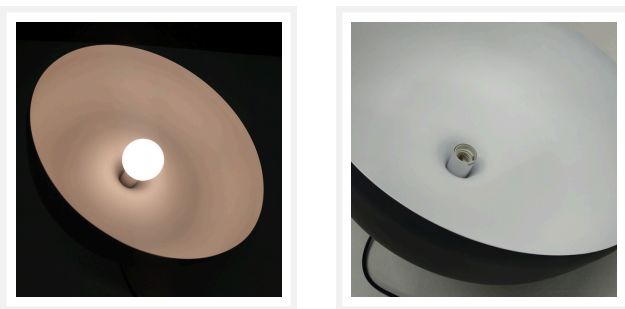

www.zestlighting.com.au