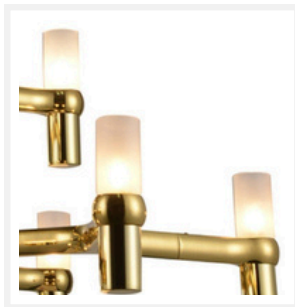

ZEST LIGHTING

Turned **On**

MODULAR

12 Light Candle Contemporary Chandelier – Gold

PRODUCT DETAILS

- Type: Chandelier
- Room List / Usage: Bedroom, Dining Room, Lobby (Indoor)
- Material: Iron, Glass
- Colour: Gold, Opal White

DIMENSIONS

- Diameter: 770mm
- Height: 460mm
- Suspension: 1500mm Black Cloth Cable

LAMPING INFORMATION

- Voltage Input: 250V
- Max. Wattage: 10W
- Light Source: G9
- Bulb Included: No
- Number of Bulb Sockets: 12
- Dimmable: Yes
- Ingress Protection (IP Rating): IP20