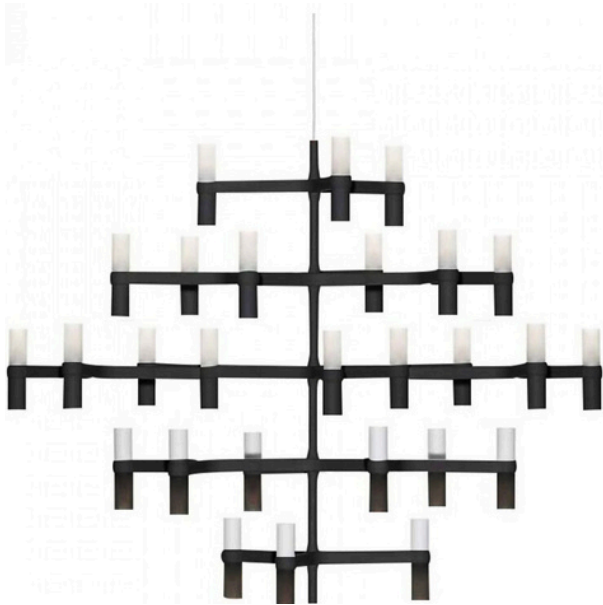

ZEST LIGHTING

Turned **On**

MODULAR

30 Light Candle Contemporary Chandelier –
Black

PRODUCT DETAILS

- Type: Chandelier
- Room List / Usage: Entryway, Dining Room, Lobby (Indoor)
- Material: Iron, Glass
- Colour: Black, White

DIMENSIONS

- Diameter: 1150mm
- Height: 820mm
- Suspension: Cord

LAMPING INFORMATION

- Voltage Input: 240V
- Max. Wattage: 10W
- Light Source: G9
- Bulb Included: No
- Number of Bulb Sockets: 30
- Dimmable: Yes
- Ingress Protection (IP Rating): IP20