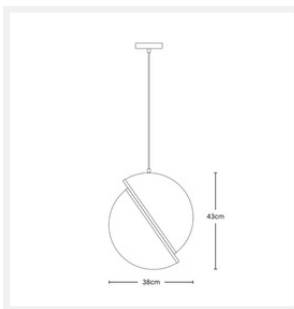

www.zestlighting.com.au