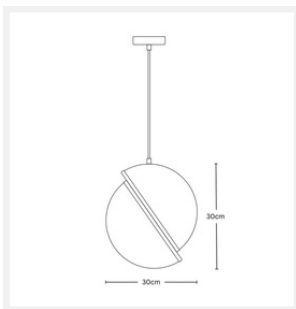

www.zestlighting.com.au