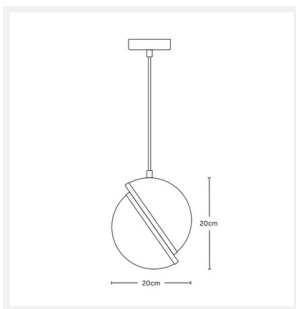

ZEST LIGHTING

Turned **On**

MOON

Acrylic White Gold Pendant Light

PRODUCT DETAILS

- Type: Pendant Light
- Room List / Usage: Bedroom, Dining Room, Living Room, Lounge (Indoor)
- Material: Iron, Acrylic
- Colour: Gold / Brass, Opal White
- Brand: Zest Lighting

DIMENSIONS

- Diameter: 200mm
- Height: 200mm
- Canopy Diameter: 100mm
- Canopy Height: 25mm
- Suspension: 1800mm Cord
- Net Weight: 1.12kg

LAMPING INFORMATION

- Voltage Input: 240V
- Max. Wattage: 40W
- Light Source: E27
- Bulb Included: No
- Number of Bulb Sockets: 1
- Dimmable: No
- Ingress Protection (IP Rating): IP20

ADDITIONAL INFORMATION

- Height Adjustable: Yes
- Approvals: SAA
- Care Instructions: Wipe clean with a dry cloth; do not use strong liquid cleaners

www.zestlighting.com.au