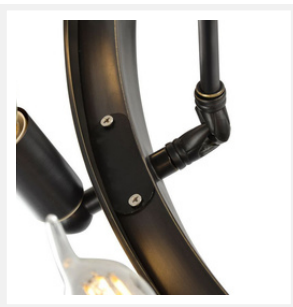

# ZEST LIGHTING

Turned **On**

## OLIVIA

Vintage Candle 2 Tier 30 Light Chandelier –  
Bronze

### PRODUCT DETAILS

- Type: Chandelier
- Room List / Usage: Cafe, Living Room, Lounge (Indoor)
- Material: Iron
- Colour: Black Bronze

### DIMENSIONS

- Fixture Diameter: 970mm
- Fixture Height: 1260mm
- Canopy Diameter: 120mm
- Suspension: 3 Rods (1 x 150mm, 1 x 300mm, 1 x 450mm)
- Net Weight: 12kg