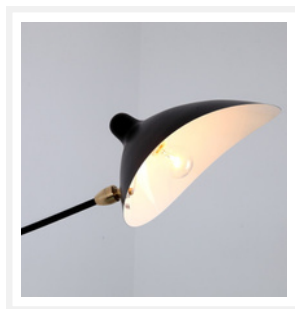

www.zestlighting.com.au