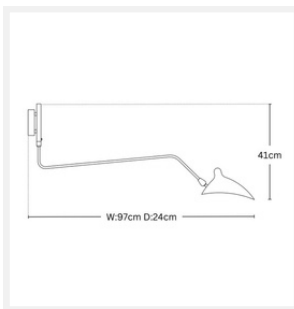

www.zestlighting.com.au