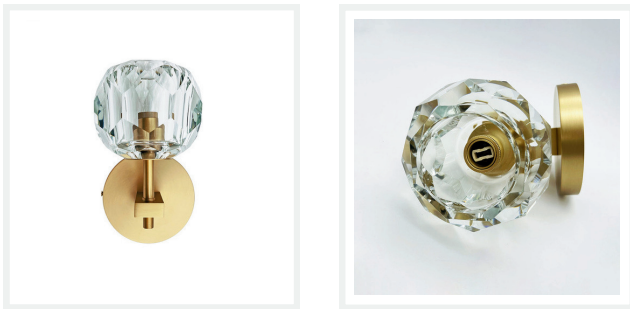

ADDITIONAL INFORMATION

- Approvals: RCM
- Care Instructions: Wipe clean with a dry cloth; do not use strong liquid cleaners
- Installation by a licensed electrician is required