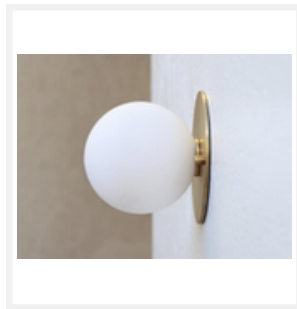

# ZEST LIGHTING

Turned **On**

## ORB

Opal Glass Brass Disc Wall Light

[www.zestlighting.com.au](http://www.zestlighting.com.au)

### PRODUCT DETAILS

- Type: Wall Light
- Room List / Usage: Bedroom, Hallway, Lounge (Indoor)
- Material: Brass, Glass
- Colour: Brass, White
- Shade Shape: Round / Orb / Globe

### DIMENSIONS

- Width: 120mm
- Projection / Depth: 107mm
- Height: 120mm
- Cast Flat Top Cover Diameter: 120mm