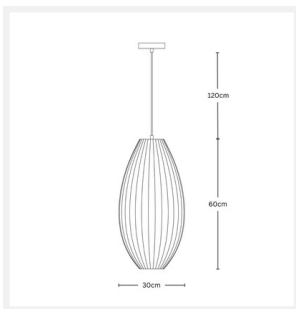

ZEST LIGHTING

Turned On

OVAL

Cocoon Mid-Century Modern Pendant Lamp

PRODUCT DETAILS

- Type: Pendant Light
- Material: Steel, Cocoon
- Colour: White
- Shade Shape: Oval
- Collection: Cocoon

DIMENSIONS

- Diameter: 300mm
- Height: 600mm
- Suspension: 1200mm Cable

LAMPING INFORMATION

- Voltage Input: 240V
- Max. Wattage: 40W
- Light Source: E27 (Edison Screw)
- Bulb Included: No
- Number of Bulb Sockets: 1
- Dimmable: Yes
- Ingress Protection (IP Rating): IP20

ADDITIONAL INFORMATION

- Height Adjustable: Yes
- Approvals: SAA
- Care Instructions:
  - Use handling gloves to avoid fingerprints during installation
  - Please be aware that direct sunlight may damage the cocoon

www.zestlighting.com.au