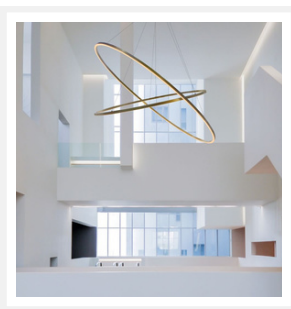

www.zestlighting.com.au