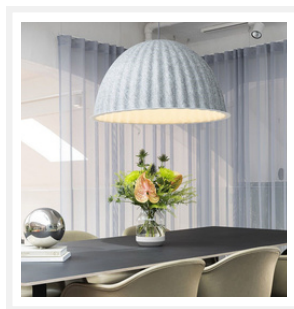

www.zestlighting.com.au