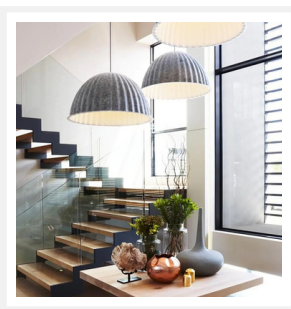

www.zestlighting.com.au