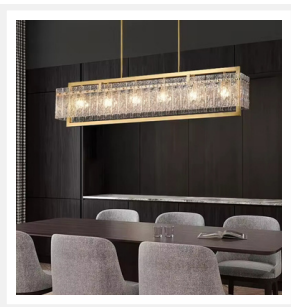

ZEST LIGHTING

Turned **On**

PALAZZO

6 Light Linear Brass Textured Glass
Modern Chandelier

PRODUCT DETAILS

- Type: Chandelier
- Room List / Usage: Dining, Office, Parlour (Indoor)
- Material: Brass, Glass
- Colour: Brass, Clear
- Shape: Rectangle

DIMENSIONS

- Fixture Length: 1250mm
- Fixture Width: 210mm
- Fixture Height: 300

LAMPING INFORMATION

- Voltage Input: 240V
- Max. Wattage: 60W
- Light Source: E14 (Small Edison Screw)
- Bulb Included: No
- Number of Bulb Sockets: 6
- Dimmable: Yes
- Ingress Protection (IP Rating): IP20