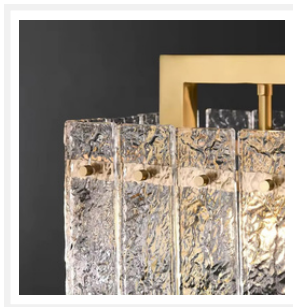

ZEST LIGHTING

Turned **On**

PALAZZO

6 Light Linear Brass Textured Glass
Modern Chandelier

PRODUCT DETAILS

- Type: Chandelier
- Room List / Usage: Dining, Office, Parlour (Indoor)
- Material: Brass, Glass
- Colour: Brass, Clear
- Shape: Rectangle