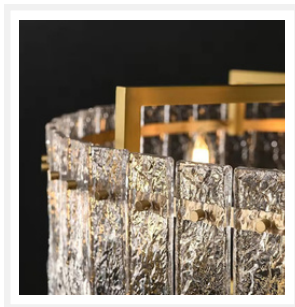

ZEST LIGHTING

Turned On

PALAZZO

6 Light Round Brass Textured Glass
Modern Chandelier

PRODUCT DETAILS

- Type: Chandelier
- Room List / Usage: Dining, Entryway, Parlour (Indoor)
- Material: Brass, Glass
- Colour: Brass, Clear
- Shape: Drum

DIMENSIONS

- Fixture Diameter: 600mm
- Fixture Width: 290mm
- Suspension: 2 Rods (1 x 500mm, 1 x 200mm)

LAMPING INFORMATION

- Voltage Input: 240V
- Max. Wattage: 60W
- Light Source: E14 (Small Edison Screw)
- Bulb Included: No
- Number of Bulb Sockets: 6
- Dimmable: Yes
- Ingress Protection (IP Rating): IP20

ADDITIONAL INFORMATION

- Height Adjustable: Yes
- Approvals: SAA
- Care Instructions: Wipe clean with a dry cloth; do not use strong liquid cleaners
- Installation by a licensed electrician is required

www.zestlighting.com.au