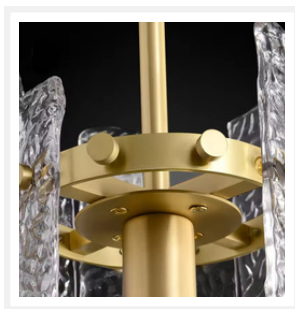

www.zestlighting.com.au