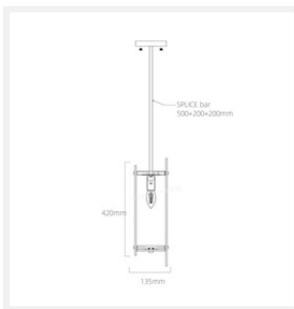

www.zestlighting.com.au