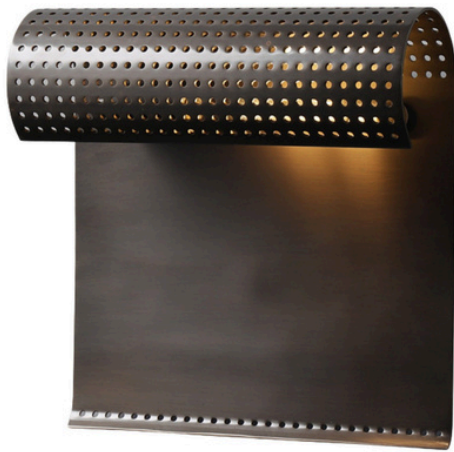

ZEST LIGHTING

Turned **On**

PAPYROS

Black Scroll Mid Century Wall Sconce

PRODUCT DETAILS

- Type: Wall Light
- Room List / Usage: Hallway, Loft, Lounge (Indoor)
- Material: Brass
- Colour: Black

DIMENSIONS

- Overall Width: 250mm
- Overall Projection / Depth: 105mm
- Overall Height: 250mm
- Backplate Width: 210mm
- Backplate Projection / Depth: 20mm
- Backplate Height: 130mm

LAMPING INFORMATION

- Voltage Input: 240V
- Max. Wattage: 60W
- Light Source: E14 (Small Edison Screw)
- Bulb Included: No
- Number of Bulb Sockets: 1
- Dimmable: Yes
- Ingress Protection (IP Rating): IP20