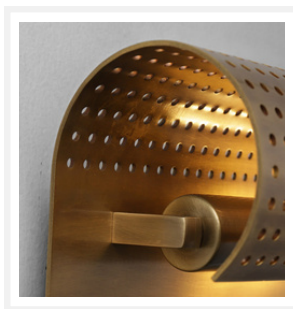

www.zestlighting.com.au