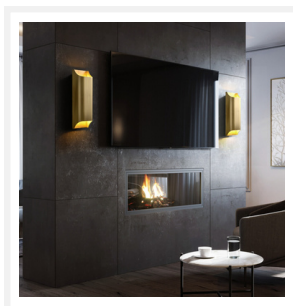

www.zestlighting.com.au