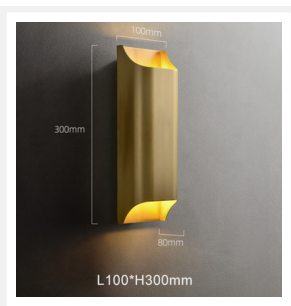

www.zestlighting.com.au