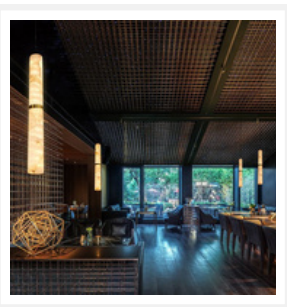

www.zestlighting.com.au