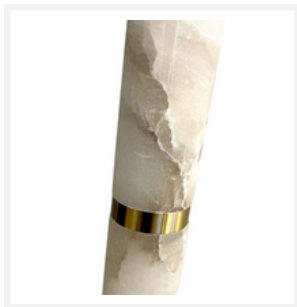

www.zestlighting.com.au