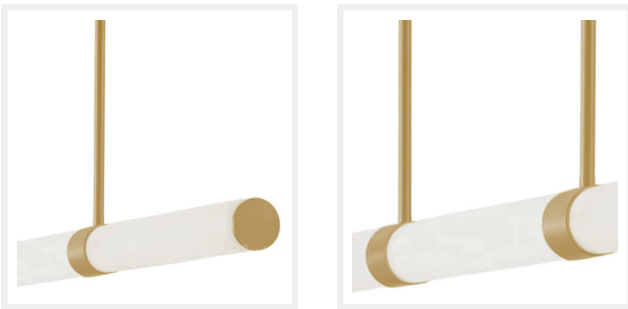

www.zestlighting.com.au

ADDITIONAL INFORMATION

- Approvals: SAA