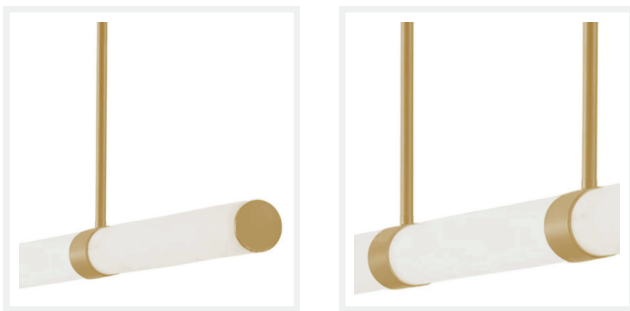

www.zestlighting.com.au