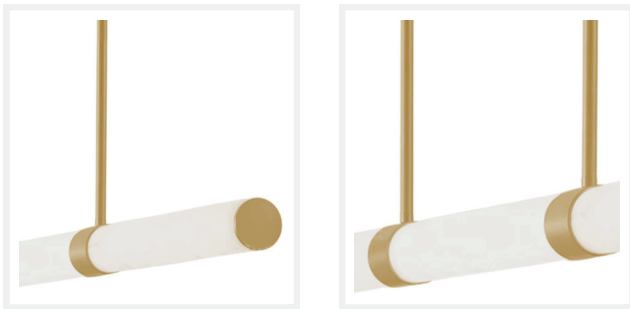

# ZEST LIGHTING

Turned **On**

## PAULINE

Gold Long Bar Marble Pendant

### PRODUCT DETAILS

- Type: Pendant Light
- Room List / Usage: Dining Room, Kitchen, Lounge (Indoor)
- Material: Stainless Steel, Marble
- Colour: Brass, White

### DIMENSIONS

- Overall Height: 1500mm
- Fixture Length: 1500mm
- Fixture Width: 80mm
- Canopy Length: 660mm
- Canopy Width: 90mm
- Canopy Height: 41.5mm
- Suspension: 1400mm Cables and Rods
- Net Weight: 14.04kg