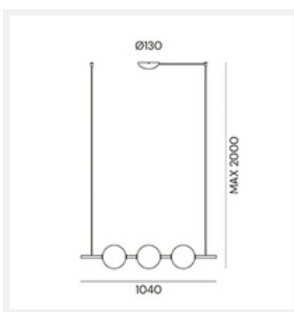

www.zestlighting.com.au