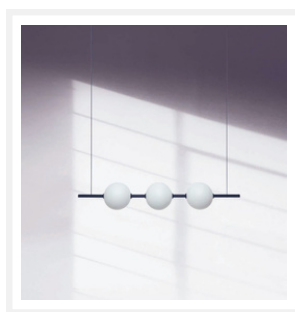

www.zestlighting.com.au