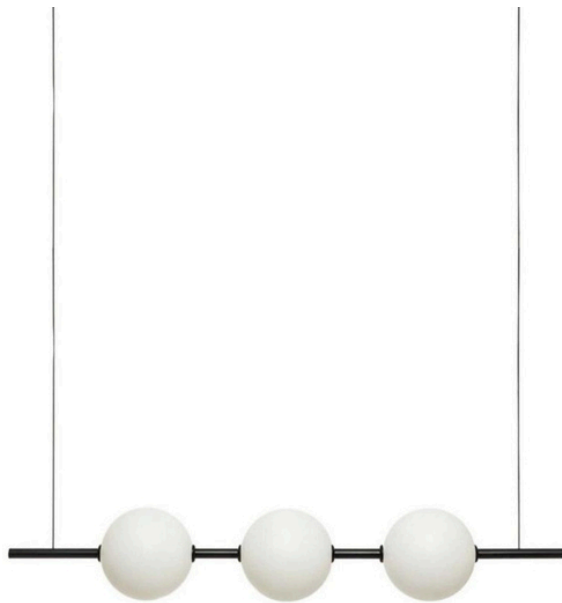

ZEST LIGHTING

Turned **On**

PENELOPE

Black Opal Matt Round Glass LED Pendant

IP20

CRI
+85

LED

PRODUCT DETAILS

- Type: Pendant Light
- Room List / Usage: Kitchen, Dining Room, Bedroom (Indoor)
- Material: Iron, Glass
- Colour: Black, Opal White
- Shade Shape: Round

DIMENSIONS

- Length: 1040mm
- Depth: 180mm
- Suspension: 2000mm Braided Cloth Cord

LAMPING INFORMATION

- Voltage Input: 240V
- Max. Wattage: 30W
- Light Source: Integrated LED
- Colour Temperature: 3000K (Warm White)
- Lumens Output: 3600lm
- Dimmable: No
- Ingress Protection (IP Rating): IP20