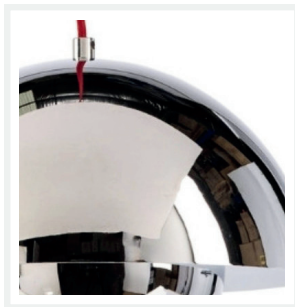

ZEST LIGHTING

Turned **On**

PENELOPE

Chrome Flowerpot Pendant Light

PRODUCT DETAILS

- Type: Pendant Light
- Room List / Usage: Bedroom, Dining, Kitchen (Indoor)
- Material: Metal
- Colour: Chrome
- Brand: Zest Lighting

DIMENSIONS

- Overall Diameter: 400mm
- Overall Height: 2700mm

LAMPING INFORMATION

- Voltage Input: 240V
- Max. Wattage: 60W
- Light Source: B22 (Bayonet Cap)
- Bulb Included: No
- Number of Bulb Sockets: 1
- Ingress Protection (IP Rating): IP20