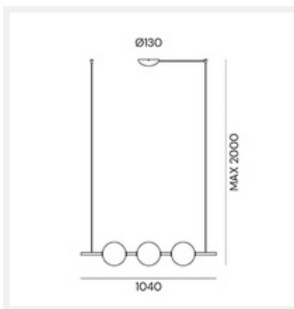

www.zestlighting.com.au