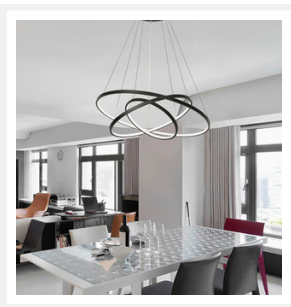

ADDITIONAL INFORMATION

- Height Adjustable: Yes
- Approvals: SAA

www.zestlighting.com.au