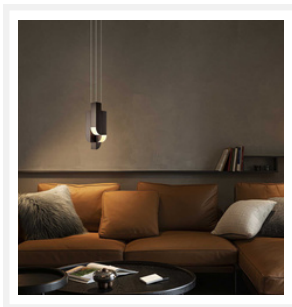

ZEST LIGHTING

Turned **On**

POLYGONAL

Black 4 Light Downward Pendant Light

PRODUCT DETAILS

- Type: Pendant Light
- Material: Aluminium
- Colour: Black

DIMENSIONS

- Width: 200mm
- Projection / Depth: 200mm
- Height: 640mm