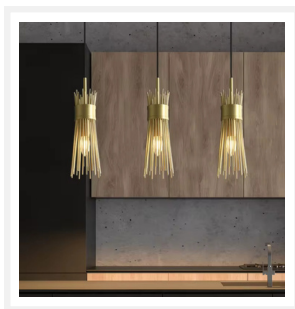

www.zestlighting.com.au