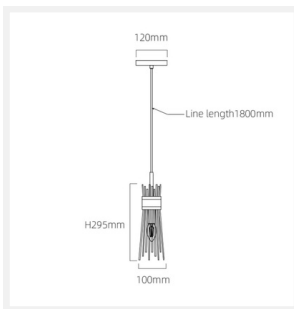

www.zestlighting.com.au