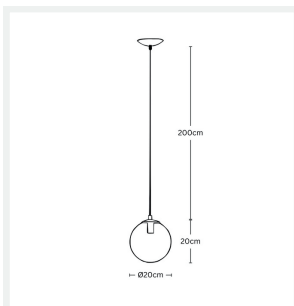

www.zestlighting.com.au