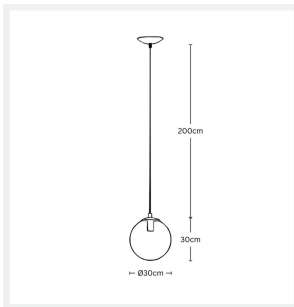

www.zestlighting.com.au