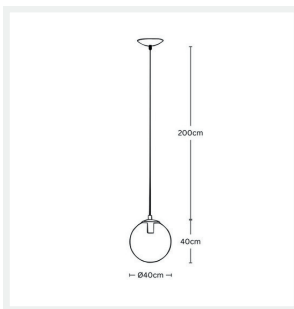

www.zestlighting.com.au