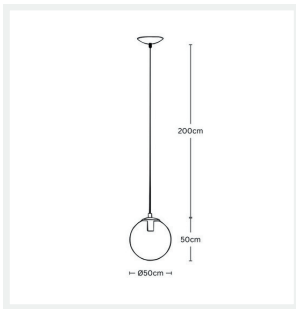

www.zestlighting.com.au