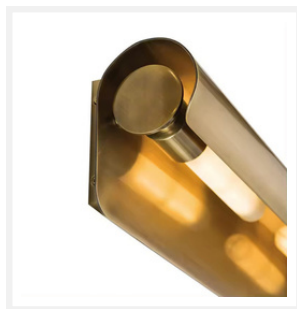

www.zestlighting.com.au