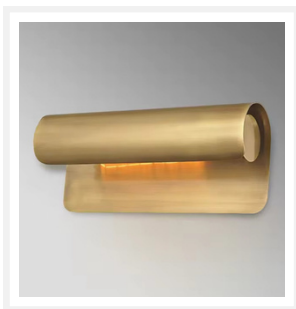

www.zestlighting.com.au