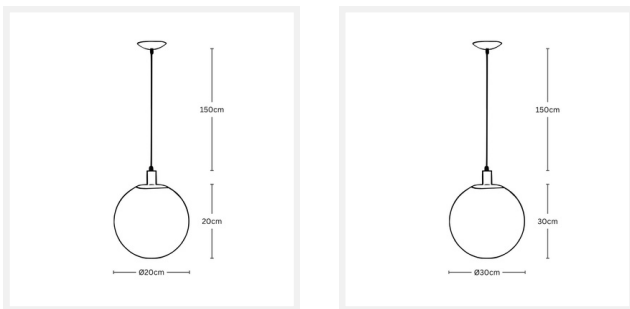

www.zestlighting.com.au