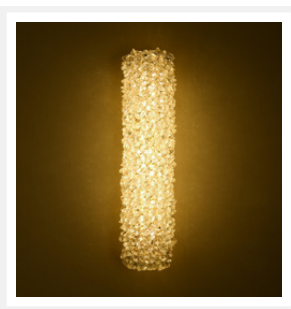

www.zestlighting.com.au