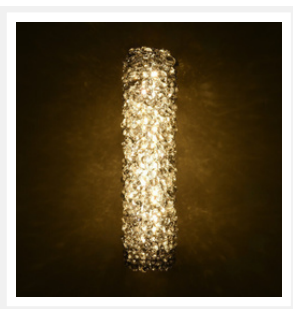

www.zestlighting.com.au