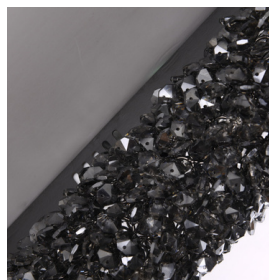

www.zestlighting.com.au