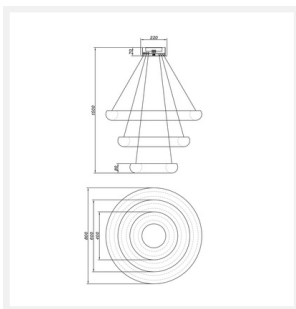

### PRODUCT DETAILS

- Type: Chandelier
- Room List / Usage: Foyer, Lobby, Stairway (Indoor)
- Material: Stainless Steel, Crystal
- Colour: Gold
- Shade Shape: Ring / Torus

### DIMENSIONS

- Overall Diameter: 800mm
- Overall Height: 1500mm
- Ring Diameters: 1 x 400mm, 1 x 600mm, 1 x 800mm
- Ring Height: 80mm
- Canopy Diameter: 220mm
- Canopy Height: 70mm
- Suspension: Cables