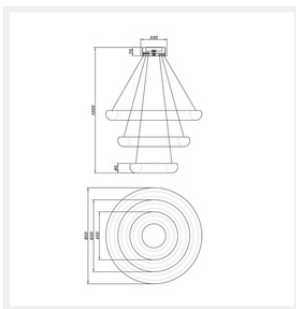

ZEST LIGHTING

Turned **On**

SILICA

Three Tiered Grey Crystal Torus LED Chandelier

PRODUCT DETAILS

- Type: Chandelier
- Room List / Usage: Foyer, Lobby, Stairway (Indoor)
- Material: Stainless Steel, Crystal
- Colour: Grey
- Shade Shape: Ring / Torus

DIMENSIONS

- Overall Diameter: 800mm
- Overall Height: 1500mm
- Ring Diameters: 1 x 400mm, 1 x 600mm, 1 x 800mm
- Ring Height: 80mm
- Canopy Diameter: 220mm
- Canopy Height: 70mm
- Suspension: Cables

LAMPING INFORMATION

- Voltage Input: 240V
- Max. Wattage: 36W (12W Each Ring)
- Light Source: Integrated LED
- Colour Temperature: 3000K
- Ingress Protection (IP Rating): IP20

ADDITIONAL INFORMATION

- Height Adjustable: Yes
- Approvals: SAA
- Care Instructions: Wipe clean with a dry cloth; do not use strong liquid cleaners