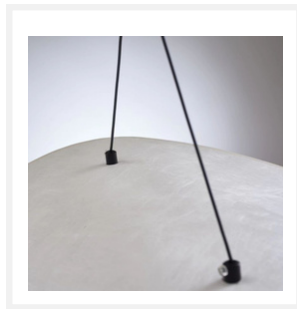

ZEST LIGHTING

Turned **On**

SILK

Curved White LED Feature Pendant Light

PRODUCT DETAILS

- Type: Pendant Light
- Room List / Usage: Bedroom, Hallway, Lounge (Indoor)
- Material: Silkworm Cloth, Metal
- Colour: White

DIMENSIONS

- Available in Two Sizes - Medium and Large
- Fixture Diameter: 600mm (Medium), 800mm (Large)

LAMPING INFORMATION

- Voltage Input: 240V
- Max. Wattage: 20W (Medium), 28W (Large)
- Light Source: Integrated LED
- Colour Temperature: 3000K
- Lumens Output: 2400lm (Medium), 3360lm (Large)
- Colour Rendering Index (CRI): >90
- Dimmable: No