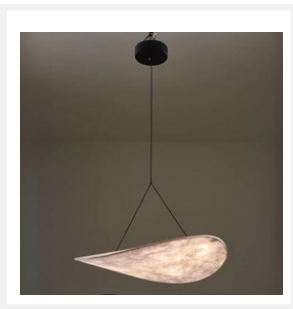

ZEST LIGHTING

Turned **On**

SILK

Curved White LED Feature Pendant Light

PRODUCT DETAILS

- Type: Pendant Light
- Room List / Usage: Bedroom, Hallway, Lounge (Indoor)
- Material: Silkworm Cloth, Metal
- Colour: White

DIMENSIONS

- Available in Two Sizes - Medium and Large
- Fixture Diameter: 600mm (Medium), 800mm (Large)

LAMPING INFORMATION

- Voltage Input: 240V
- Max. Wattage: 20W (Medium), 28W (Large)
- Light Source: Integrated LED
- Colour Temperature: 3000K
- Lumens Output: 2400lm (Medium), 3360lm (Large)
- Colour Rendering Index (CRI): >90
- Dimmable: No