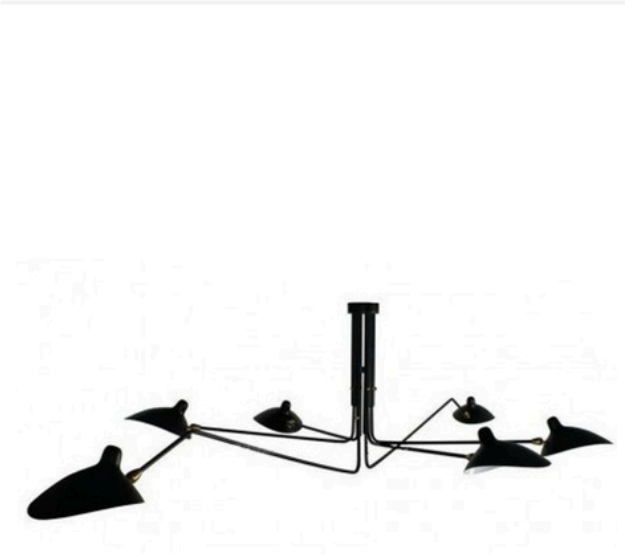

ZEST LIGHTING

Turned **On**

SIX ARM

Matt Black Nordic Plafond Lamp

PRODUCT DETAILS

- Type: Ceiling Light
- Room List / Usage: Lounge, Living Room, Dining Room (Indoor)
- Material: Carbon Steel, Aluminium
- Colour: Black

DIMENSIONS

- Overall Size: Width 2789mm x Depth 1546mm x Height 710mm
- Shade Size: Width 278mm x Depth 264mm x Height 210mm

LAMPING INFORMATION

- Voltage Input: 240V
- Max. Wattage: 40W
- Light Source: E14 (Small Edison Screw)
- Bulb Included: No
- Number of Bulb Sockets: 6
- Ingress Protection (IP Rating): IP20