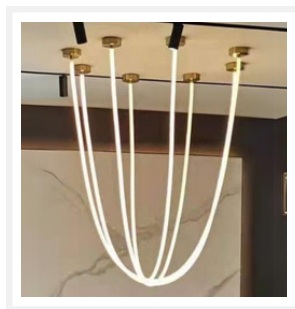

www.zestlighting.com.au