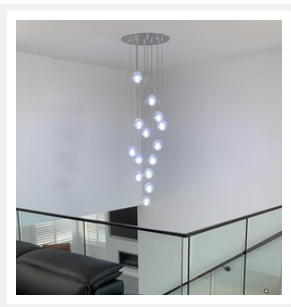

ZEST LIGHTING

Turned **On**

SPACE BUBBLE

Spherical Clear Glass 14 Light LED Cluster Chandelier

PRODUCT DETAILS

- Type: Pendant Light
- Materials: Aluminium, Glass
- Colours: Chrome, Clear
- Collection: Space Bubble

DIMENSIONS

- Glass Diameter: 100mm
- Canopy Size (Round): Diameter 400mm x Height 40mm
- Suspension: 4000mm Cable (Max - Custom Height)
- Net Weight: 22.83kg

LAMPING INFORMATION

- Voltage Input: 240V
- Max. Wattage: 2W
- Lighting Source: G4
- Bulbs Included: Depends
- Number of Bulb Sockets: 14
- Colour Temperatures for Bulb Selection:
 - Warm White
 - Cool White
- Dimmable: Yes
- Ingress Protection (IP Rating): IP20