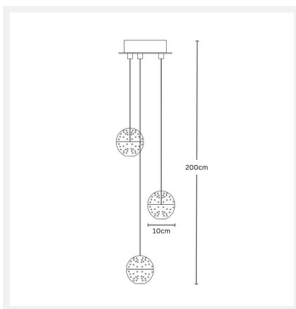

ZEST LIGHTING

Turned **On**

SPACE BUBBLE

Spherical Clear Glass 3 Light LED
Cluster Chandelier

PRODUCT DETAILS

- Type: Pendant Light
- Material: Aluminium, Glass
- Colour: Chrome, Clear
- Shade Shape: Round / Sphere

DIMENSIONS

- Overall Height: 2000mm
- Shade Diameter: 100mm
- Canopy Size: Diameter 160mm x Height 40mm
- Net Weight: 4.69kg

LAMPING INFORMATION

- Voltage Input: 240V
- Max. Wattage: 2W
- Light Source: G4
- Bulb Included: Yes
- Number of Bulb Sockets: 3
- Colour Temperatures for Bulb Selection:
 - Warm White
 - Cool White
- Dimmable: Yes
- Ingress Protection (IP Rating): IP20