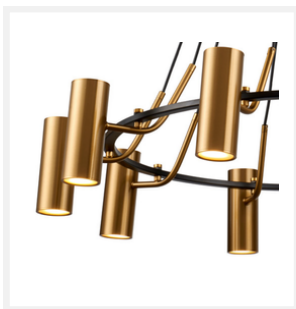

ZEST LIGHTING

Turned **On**

SPOT

10 Light Black with Brass Chandelier

PRODUCT DETAILS

- Type: Chandelier
- Room List / Usage: Living Room, Dining Room, Lounge (Indoor)
- Material: Iron
- Colour: Brass, Black

DIMENSIONS

- Diameter: 900mm
- Height: 150mm
- Canopy Diameter: 150mm
- Suspension: 2000mm Cable
- Net Weight: 3.2kg

LAMPING INFORMATION

- Voltage Input: 240V
- Max. Wattage: 25W
- Light Source: GU10
- Bulb Included: No
- Number of Bulb Sockets: 10
- Dimmable: Yes
- Ingress Protection (IP Rating): IP20

ADDITIONAL INFORMATION

- Height Adjustable: Yes
- Approvals: CE, SAA
- Installation by a licensed electrician is required
- Brand: Zest Lighting

www.zestlighting.com.au